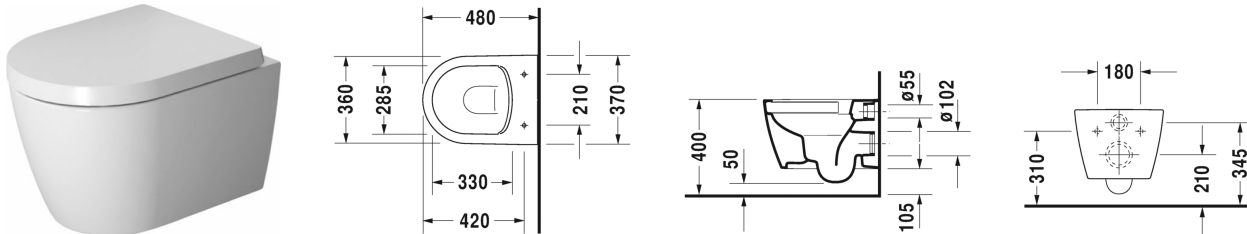

ME by Starck Toilet wall mounted Compact Duravit Rimless® # 253009..00

|< 370 mm >|

Toilet wall mounted Compact Duravit Rimless®	Dimension	Weight	Order number
rimless, washdown model, Durafix included, UWL class 1			
Colors			
00 White Alpin 20 HygieneGlaze (an antibacterial ceramic glaze that provides almost indefinite effectiveness) 26 White/White Satin Matt 90 White HygieneGlaze/White Satin Matt			
Variant			
♣ inside colour White, outside colour White, 4,5 l	370 x 480 mm	23.600 kilogram	253009..00
Infobox			
Durafix for invisible fixation is included in delivery			
Sanitary ceramics with the special WonderGliss surface finish will remain clean and attractive-looking for a long time to come. When ordering WonderGliss please add a "1" as eleventh digit to the model number.			
Accessory for ceramics			
Fixing for wall mounted bidet and wall mounted toilet	Ø 12 x 180 mm	0.200 kilogram	006500
Accessory			
Noise reduction gasket for wall mounted toilet		0.300 kilogram	005064
Suitable products			
Toilet seat and cover hinges stainless steel, without soft closure,			002011
Toilet seat and cover hinges stainless steel, removable, with soft closure,			002019

All drawings contain the necessary measurements which are subject to standard tolerances. They are stated in mm and are non-binding. Exact measurements, in particular for customised installation scenarios, can only be taken from the finished ceramic piece.